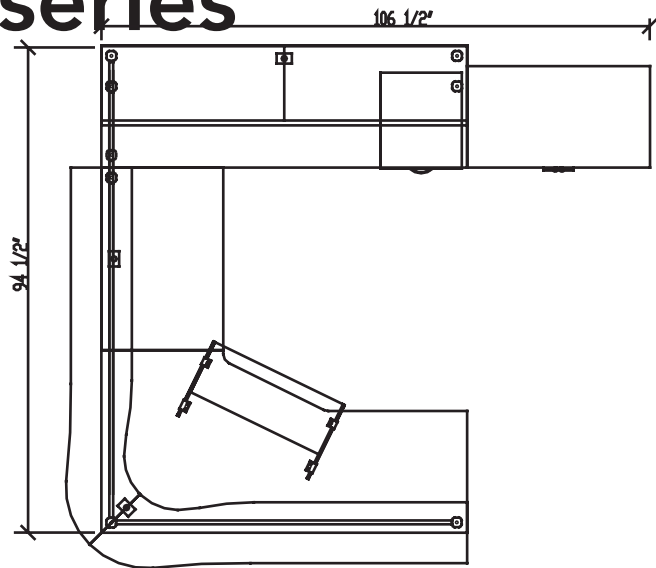

600 series series

Layout #28

OUT2-1272SCTA-L Shaped Corner Transaction Top - Left

OUT2-1272SCTA-R Shaped Corner Transaction Top - Right

600-7236CM-B Extended Corner Module - LT

600-2436BR Bridge Return

600-2472CT-A 24" Connector Top

OUT2-7036CLF-20-AGD-FR Tall Cabinet Over Lateral File with Aluminum Glazed Doors

OUT2-4172HHD-AGD-FR Hutch with Aluminum Glass Doors

OUT-1272PYP x 2 12" Polycarbonate Panel

OUT-12POST x 4 Post Package

OUT-1218PYP-F 12" Polycarbonate Panel with Filler