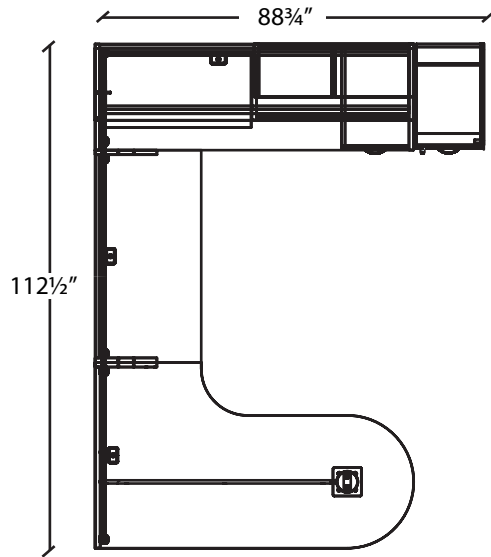

600 series

Layout # 31

600-8442RCMBTM5 Corner Module Bullet with 5" Leg

600-2448CT-C Connector Top with C-Gables

600-2472UF Single Right Pedestal Credenza

600-1872OSFD-V Overhead Storage - Flipper Door with Valence

600-7216COF-R-24 Storage Cabinet

388-1836DTO Desktop Organizer

OUT-1824TBP-F Tackboard Panel

OUT-1848PYP-F Polycarbonate Panel

OUT-1242PYP Polycarbonate Panel

OUT-18POST x 5 Outlines Post

OUT-12POST Outlines Post