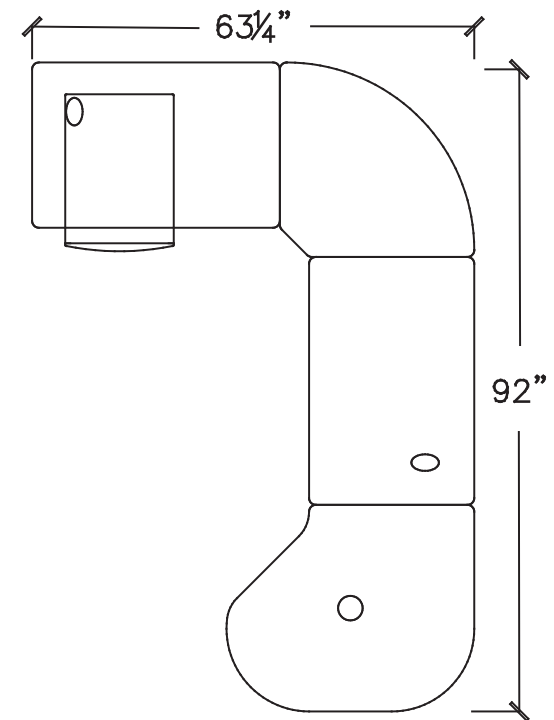

850 series

Layout #11

850-2436LC	Left Connector
850-2424BTT	Bow Transition Top
850-2436RC	Right Connector
850-2430EMT-R	End Meeting Table - Right
850-MMPUF	Metal Mobile BBF Ped

Please refer to www.heartwood.ca for current finish options available for this series