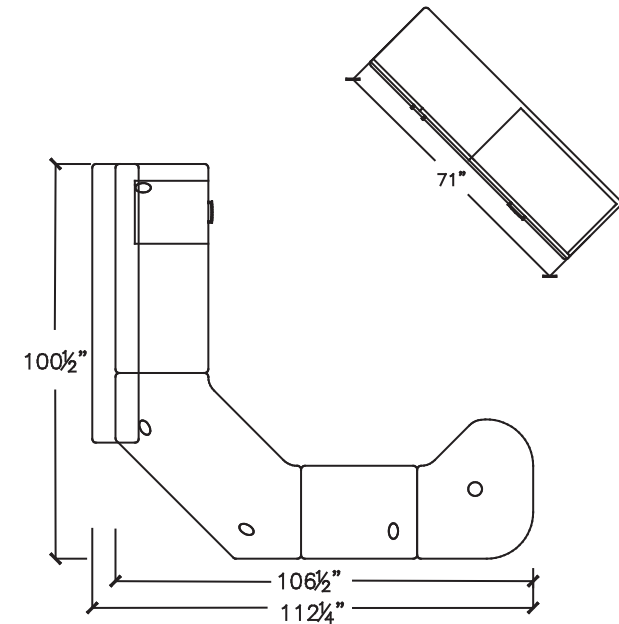

850 series

Layout #13

850-2430EMT-L End Meeting table - Left

850-2430LC Left Connector

850-2448NACM Neo-Angle Corner Mod

850-2454RC Right Connector

850-MPUF Mobile BBF Ped

850-2172TOP Top Only

850-1936CX No Top Cabinet

850-1936LFX No Top Lateral File

OUT-12POST (X2) 12" Post Package

OUT-1272PYP Polycarbonate Panel

OUT1-1272TA Straight Transaction Top

Please refer to www.heartwood.ca for current finish options available for this series