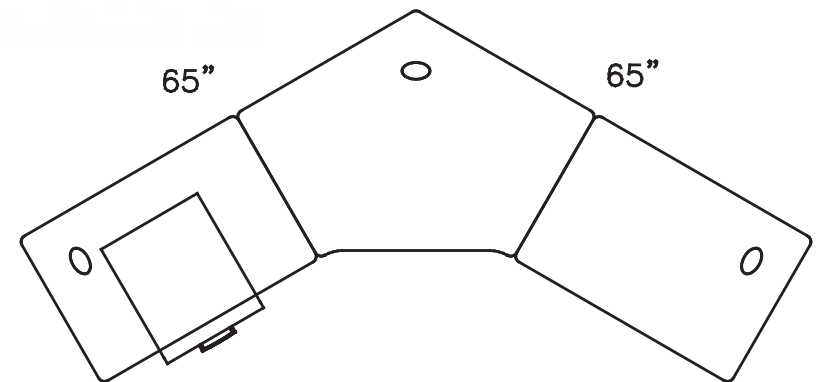

## Layout #14

850-2436LC	Left Connector
850-2430AC120	120° Angled Corner Mod
850-2436RC	Right Connector
850-MPUF	Mobile BBF Ped

Please refer to [www.heartwood.ca](http://www.heartwood.ca) for current finish options available for this series