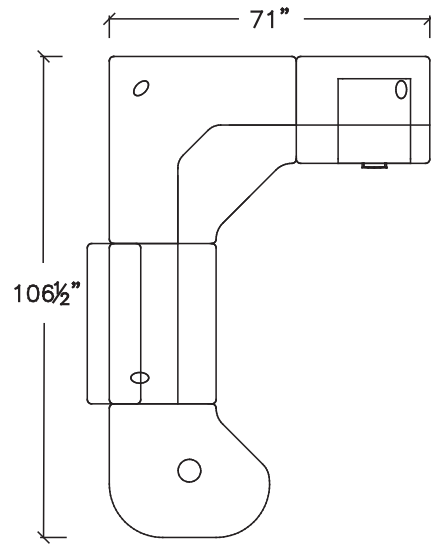

850 series

Layout #2

850-2430EMT-L

End Meeting Table - Left

850-2436LC

Left Connector

850-2442CM

Corner Module

850-2430RC

Right Connector

850-4142CHHD

Corner Hutch W/ Hinged Doors

850-4130HHD

Hutch W/ Hinged Doors

850-42CHB

42" Corner Hutch Back - One Side Only

850-42CTB

Corner Tackboard - One Side Only

850-MPUF

Mobile BBF Ped

OUT1-1236TA

Transaction Top

OUT-12POST (X2)

12" high Post

OUT-1236PYP

12" x 36" Polycarbonate Panel w/Rails

Please refer to www.heartwood.ca for current finish options available for this series