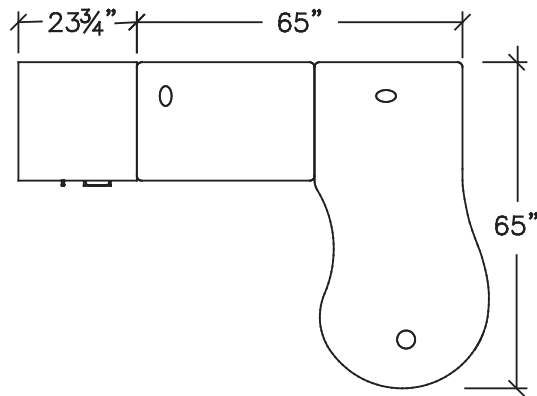

850 series

Layout #6

850-3066SPTM-R	Shaped Peninsula Top - Right
850-2436LC	Left Connector
850-7024UFWL	Personal Wardrobe Storage - Left

Please refer to www.heartwood.ca for current finish options available for this series