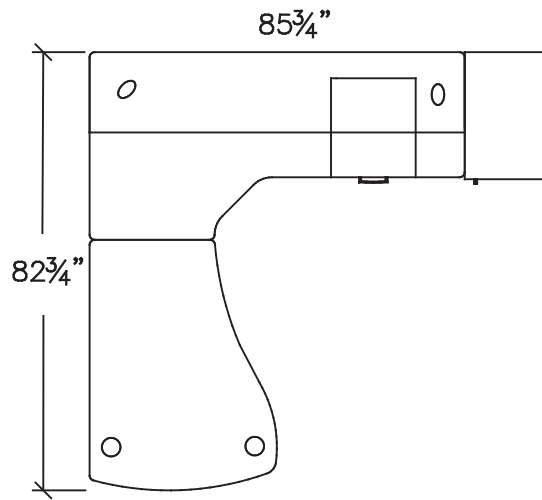

850 series

Layout #8

850-3648WAV-L Wave Meeting Table - Left

850-3672CM Right Extended Corner Module

850-7015WS-R Wardrobe Storage - Right

850-4172HHD Hutch W/ Hinged Doors

850-72HB Hutch Back

850-72TB Tackboard