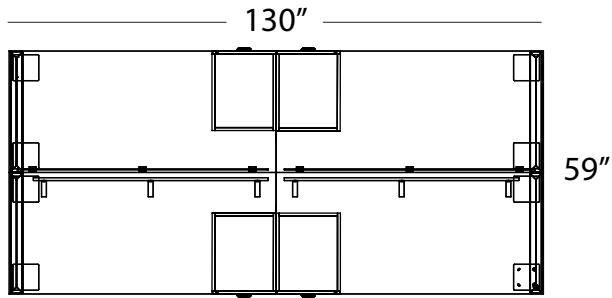

## Layout #32

<b>FLXS-REC3066</b>	x4	30" Rectangle Tops
<b>900-LOOP30</b>	x4	30" Metal Loop Legs
<b>388-19FPUFX</b>	x4	Freestanding Pedestal - No Top
<b>TM1-1566PLX</b>	x2	15" Top Mount Plexiglass Privacy Panel
<b>FLXS-MP60</b>	x8	Laminate Modesty Panel