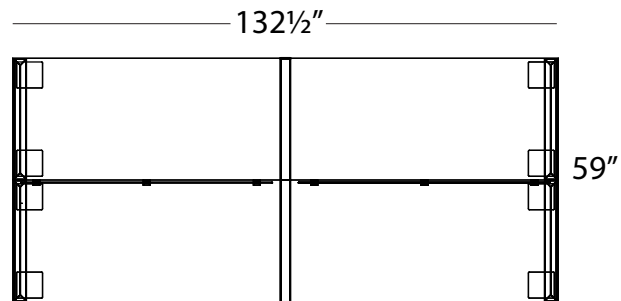

Flex series

Layout #33

HML COMPONENTS

FLXS-REC3066	x4	30" Rectangle Tops
900-LOOP30	x4	30" Metal Loop Legs
TM1-1566PLX	x2	15" Top Mount Plexiglass Privacy Panel

HDL COMPONENTS

FRM-3048P	x2	48" Tall Panel
FRM-48PET	x2	Panel End Trim
FRM-PCK		Panel Connecting Kit
100-WSCK	x2	Work Surface Connecting Kit
FRM-WSMK		Work Surface Mounting Kit