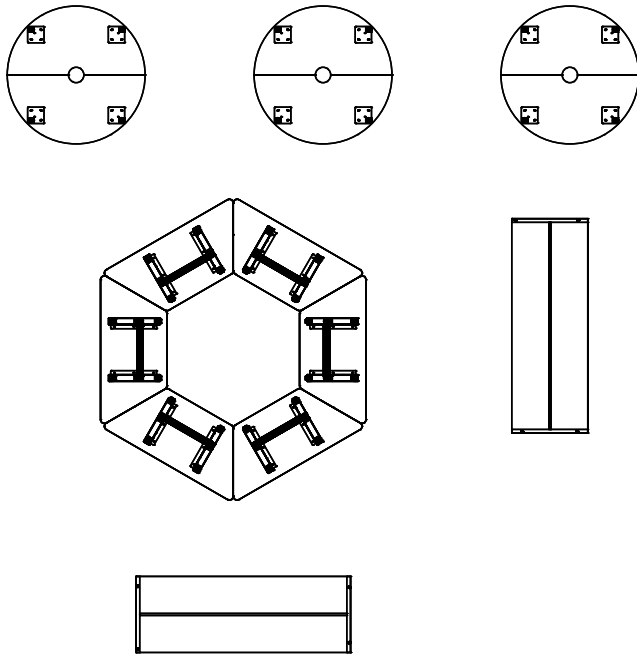

Flex series

Layout #35

FLXS-HD2454	x6	Half Donut Tops
900-SQ2OFFSET	x6	2" Square Post Leg with Offset Top Plate
FLXS-TP3060	x6	Trapezoid Top
TU-97L-2420	x6	Training Table Base
388-3084SCT-42	x2	Shared Community Table - 42" high