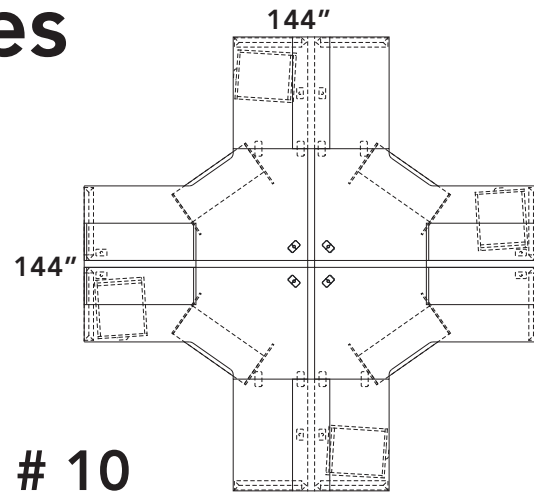

## Layout # 10

FRM-362472ECM x 4 Extended Corner Module

FRM-2436WS x 4 Work Surface

FRM-1236TA x 2 Transaction Top

FRM-OSS36 x 4 Overhead Shelf

FRM-ML24-R x 4 Metal Leg

FRM-ML24-L x 4 Metal Leg

FRM-WFBK x 4 Work Surface Flush Bracket Kit

### HDL FRAMEWORK PANEL SYSTEM COMPONENTS

FRM-3666P 66" Tall Panel x 2

FRM-3666GP 66" Tall Clear Glazed Panel x 2

FRM-3648P 48" Tall Panel x 4

FRM-66SQP-4W Square 4-way Connecting Post

FRM-18PET Panel End Trim x 4