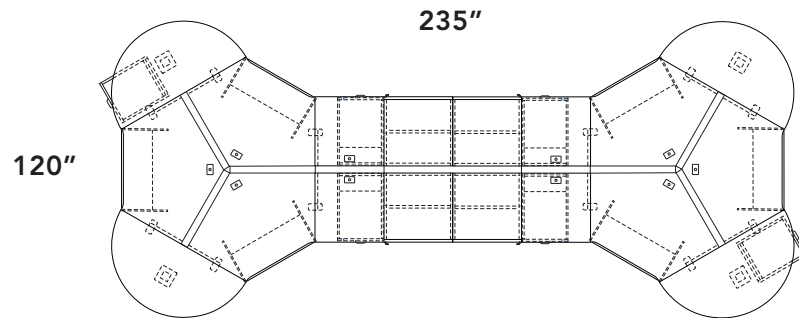

## Layout # 13

**FRM-2430AC120 x 6** 120° Angled Corner

**FRM-2424WS x 4** Work Surface

**FRM-1624FPUFX x 4** Freestanding Box/Box/File Pedestal

**FRM-2424HM x 4** Half Moon Top

**FRM-GH24 x 12** Half Gable

### HDL FRAMEWORK PANEL SYSTEM COMPONENTS

**FRM-4848P** 48" Tall Panel

**FRM-2448P** 48" Tall Panel x 2

**FRM-3048P** 48" Tall Panel x 6

**FRM-48TRP-3W** Triangle 3-way Connecting Post x 2

**FRM-PCK** Panel Connecting Kit x 4