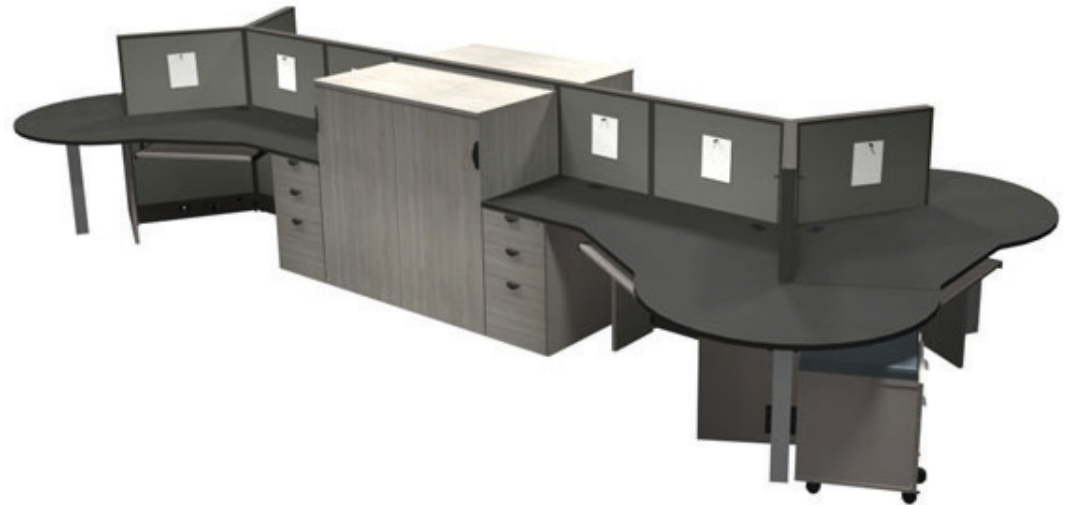

## Layout # 13

**FRM-2430AC120 x 6** 120° Angled Corner

**FRM-2424WS x 4** Work Surface

**FRM-1624FPUFX x 4** Freestanding Box/Box/File Pedestal

**FRM-2424HM x 4** Half Moon Top

**FRM-GH24 x 12** Half Gable

**FRM-1622MPF x 2** Mobile Box/File Pedestal

**FRM-MPEDCUSH x 2** Mobile Pedestal Cushion

**100-KD28 x 6** Keyboard Drawer

**FRM-4724MCL24-L x 2** Mid-Height Closet Cabinet

**FRM-4724MCL24-R x 2** Mid-Height Closet Cabinet