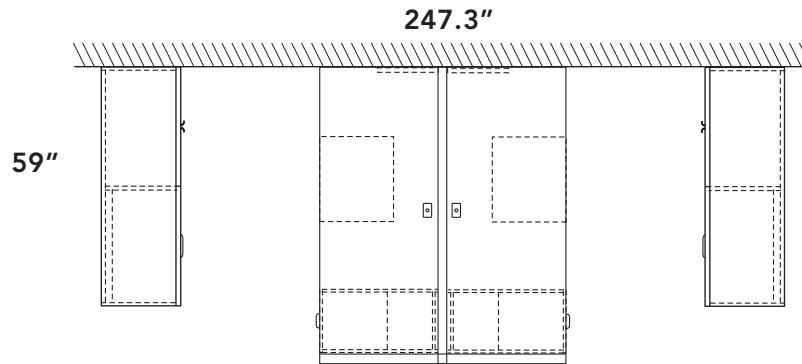

Framework series

Layout # 14

FRM-3072WS x 2 Work Surface

FRM-WB15-R Work Surface Brackets

FRM-WB15-L Work Surface Brackets

FRM-1630FPUFX x 2 Freestanding Box/Box/File Pedestal

FRM-LF2060C 30" Lateral File & 30" Cabinet

FRM-C2060LF 30" Cabinet & 30" Lateral File

100-PD x 2 Molded Plastic Pencil Drawer

HDL FRAMEWORK PANEL SYSTEM COMPONENTS

FRM-7266P 66" Tall Panel

FRM-3048P 48" Tall Panel x 2

FRM-66SQP-3W Square 3-way Connecting Post