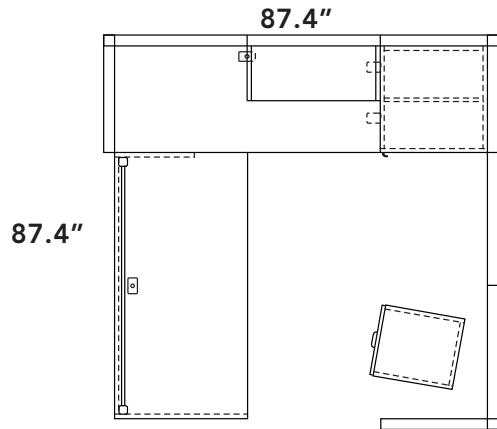

Framework series

Layout # 17

FRM-2460WS	Work Surface
FRM-OSS30	Overhead Shelf
FRM-1622MPF	Mobile Box/File Pedestal
FRM-MPEDCUSH	Mobile Pedestal Cushion
FRM-WABK	Work Surface Angle Bracket Kit
388-6524CLC-R-24	Single Door Closet Cabinet
388-3060CT-B	30" Connector Top - B Gables
OUT-18POST x 2	Post Packages
OUT-1860PLX	18" Plexiglass Panel

HDL FRAMEWORK PANEL SYSTEM COMPONENTS

FRM-2448P	48" Tall Panel x 2
FRM-3066GP	66" Tall Clear Glazed Panel x 2
FRM-3066P	66" Tall Panel x 2
FRM-2466P	66" Tall Panel x 2
FRM-66SQP-2W	Square 2-way Connecting Post x 3
FRM-48PET	Panel End Trim x 2
FRM-PCK	Panel Connecting Kit x 4