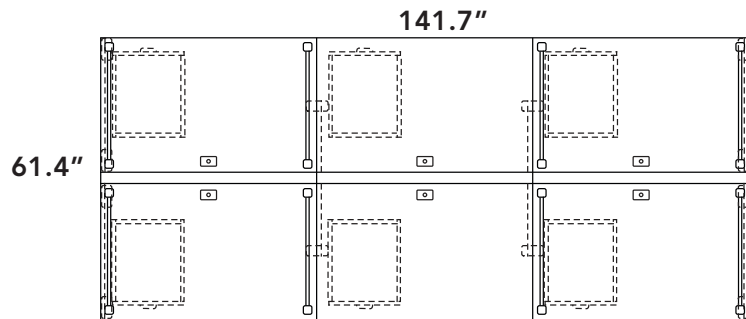

## Layout # 18

FRM-3048WS x 6 Work Surface

FRM-GF30 x 4 Full Gable

FRM-GH30 x 4 Half Gable

FRM-1622MPF x 2 Mobile Box/File Pedestal

OUT-1230PLX x 8 12" Plexiglass Panels

OUT-12POST x 16 Post Package