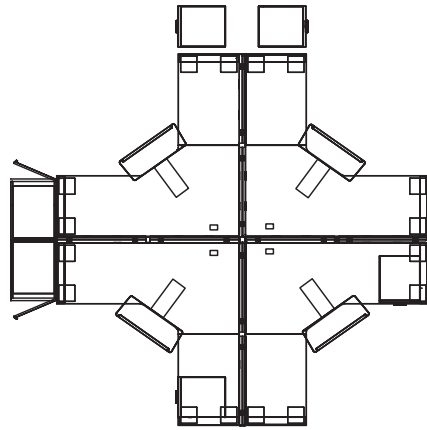

## Layout #21

### HDL FRAMEWORK COMPONENTS

FRM-4848P	x4	48" Tall Panel
FRM-4248P	x5	48" Tall Panel
FRM-3648P	x8	48" Tall Panel
FRM-48SQP-2W	x2	Square 2 Way Connecting Post
FRM-48SQP-3W	x3	Square 3 Way Connecting Post
FRM-48SQP-4W	x1	Square 4 Way Connecting Post
FRM-48PET	x9	Panel End Trim
FRM-1036PLX	x9	Plexiglass Panel Extension
FRM-PCK	x4	Panel Connecting Kit

### HML FRAMEWORK COMPONENTS

FRM-2448WS	x4	48" Work Surface
FRM-362472ECM	x4	Extended Corner Module Top
FRM-2436WS	x4	36" Work Surface
900-LOOP24	x8	24" Loop Leg
100-KD28	x4	Keyboard Drawer
100-AKTM-2	x4	Articulating Keyboard Tray
FRM-WFBK	x4	Work Surface Flush Bucket Kit
388-6518CLC-L-24	x2	Single Door Closet Cabinet
FRM-1622MPF	x4	Mobile Box/File Pedestal
FRM-MPEDCUSH-ESC	x4	Mobile Pedestal Cushion