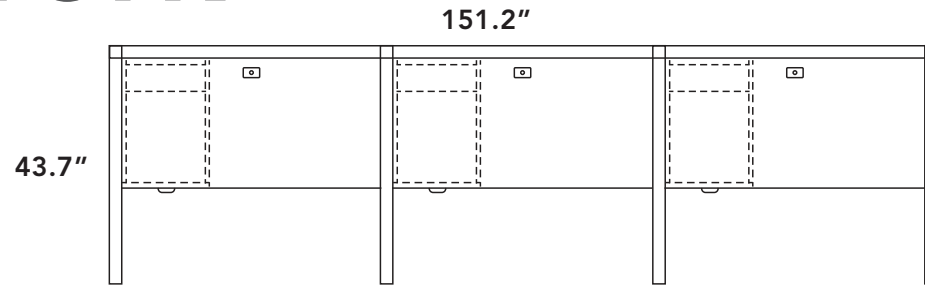

Framework series

Layout # 2

FRM-2448WS x 3 Work Surface

FRM-1624FPUFX x 3 Work Surface Flush Bracket Kit

HDL FRAMEWORK PANEL SYSTEM COMPONENTS

FRM-4848P 48" Tall Panel x 3

FRM-4248P 48" Tall Panel x 4

FRM-48PET Panel End Trim x 4

FRM-48SQP-2W Square 2-way Connecting Post x 2

FRM-48SQP-3W Square 3-way Connecting Post x 2

Please refer to www.heartwood.ca for current finish options available for this series.