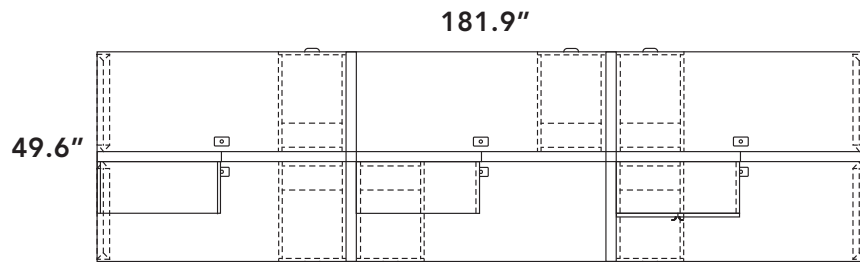

Framework series

Layout # 3

FRM-OSS30	Overhead Shelf
FRM-1530OSO	Open Overhead Storage
FRM-1530OSHD	Overhead Storage w/ Hinged Doors
FRM-2460WS x 6	Work Surface
FRM-ML24-L x 2	Metal Leg
FRM-ML24-R x 2	Metal Leg
FRM-1624FPUFX x 6	Freestanding Box/Box/File Pedestal

HDL FRAMEWORK PANEL SYSTEM COMPONENTS	
FRM-3066P	66" Tall Panel x 3
FRM-3066GP	66" Tall Clear Glazed Panel x 3
FRM-2448P	48" Tall Panel x 4
FRM-66SQP-4W	Square 4-way Connecting Post x 2
FRM-66PET	Panel End Trim x 2
FRM-48PET	Panel End Trim x 4
FRM-PCK	Panel Connecting Kit x 3