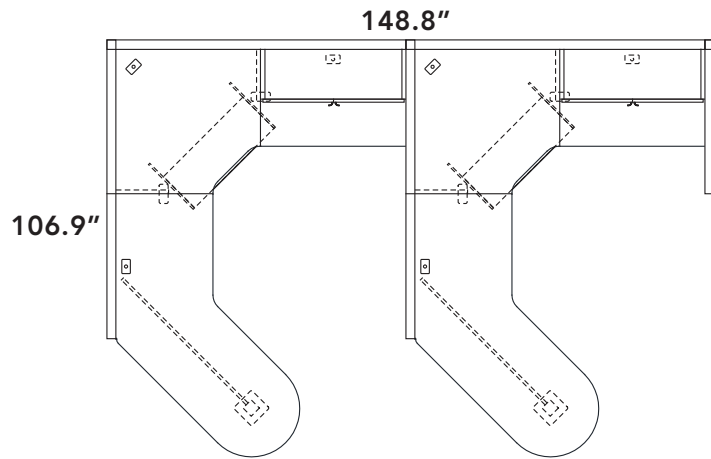

Framework series

Layout # 6

FRM-2436CM x 2 90° Corner Module

FRM-2436APM-2 x 2 Angled Peninsula Top

FRM-2436WS x 2 Work Surface

FRM-1536OSHD x 2 Overhead Storage w/ Hinged Doors

FRM-GH24 x 4 Half Gable

100-KD28 x 2 Keyboard Drawer

HDL FRAMEWORK PANEL SYSTEM COMPONENTS

FRM-3666P 66" Tall Panel x 7

FRM-3666GP 66" Tall Clear Glazed Panel x 2

FRM-66SQP-2W Square 2-way Connecting Post x 2

FRM-66SQP-3W Square 3-way Connecting Post

FRM-PCK Panel Connecting Kit x 4