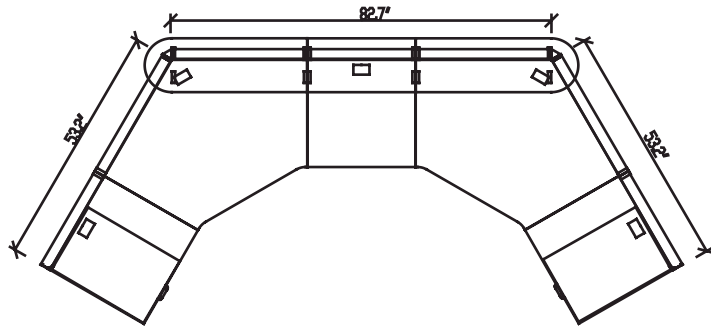

Framework series

Layout # 8

FRM-1624FPUFX Freestanding Box/Box/File Pedestal

FRM-1624FPFFX Freestanding File/File Pedestal

FRM-GH24 x 4 Half Gable

FRM-2430AC120 x 2 120° Angled Corner

FRM-1230DTA x 2 D Transaction Top

FRM-1224TA Transaction Top

FRM-2424WS x 3 Work Surface

HDL FRAMEWORK PANEL SYSTEM COMPONENTS

FRM-2448P 48" Tall Panel x 3

FRM-3048P 48" Tall Panel x 4

FRM-48TRP-2W Triangle 2-way Connecting Post x 2

FRM-PCK Panel Connecting Kit x 4

FRM-48PET Panel End Trim x 2

Note: This configuration has exposed removable hardware, call Customer Service for details. Please refer to www.heartwood.ca for current finish options available for this series.