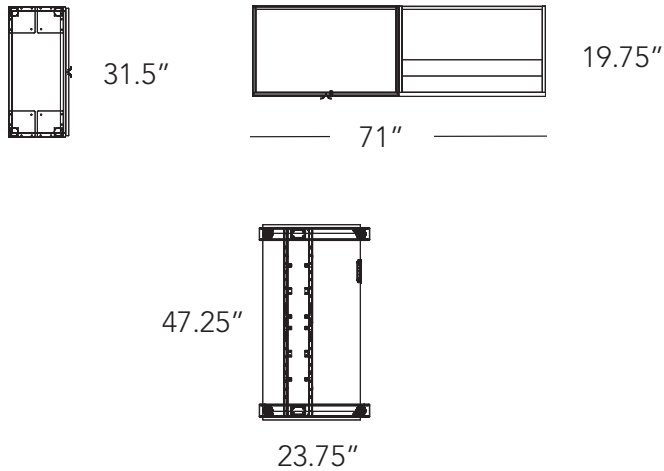

# Height Adjustable series

## Layout #12

LEV-2448-CAL-2L	Calypso Height Adjustable Desk
LEV-2036CX-21	21" High Double Door Cabinet - No Top
LEV-2036COX-21	Open Cabinet - No top
LEV-2072FC	File Cabinet Top
LEV-2036CUSH-ESC	Seat Cushions For 21" High Credenzas