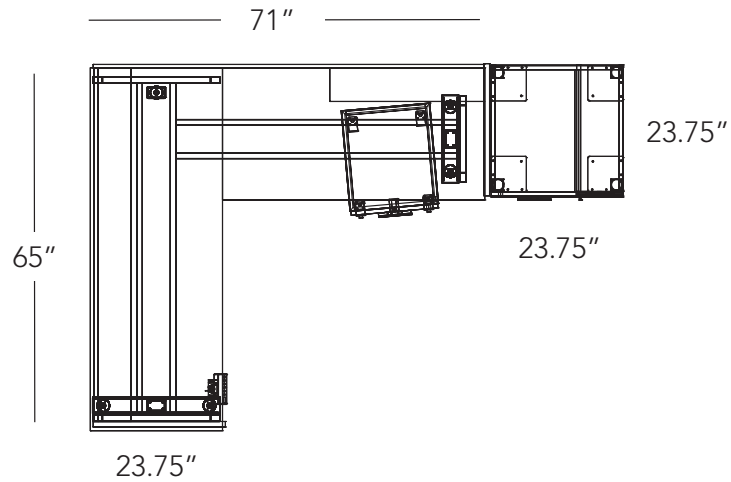

# Height Adjustable series

## Layout #14

CAL-2466-7224HAX-L	24" Shroud for 3-Leg HT-ADJ Base
CAL-REC2466	24" Rectangle Top
CAL-REC2448	24" Rectangle Top
ATH-E1-3LEG	Athena 3-Leg Base
LEV-5524OUFWR-24-SR-AGD	Mid-height Wardrobe Storage