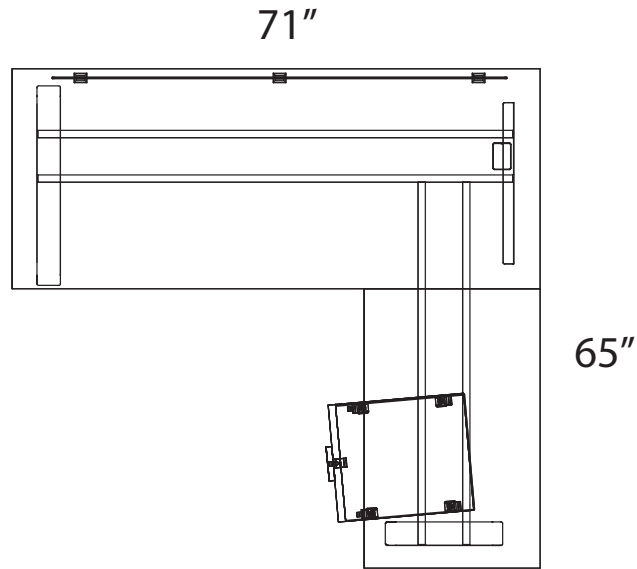

Height Adjustable series

Layout # 5

CAL-REC3072

Rectangle Top

CAL-RS2436

Return Top

388-1622MPF

Mobile Box/File Pedestal

WRK-MPEDCUSH-ESC

Pedestal Cushion

APO-E1-MP72-18

18" High Modesty

CAL-E1-3LEG

L-Shaped Electric Height Adjustable Base

Please refer to www.heartwood.ca for current finish options available for this series.