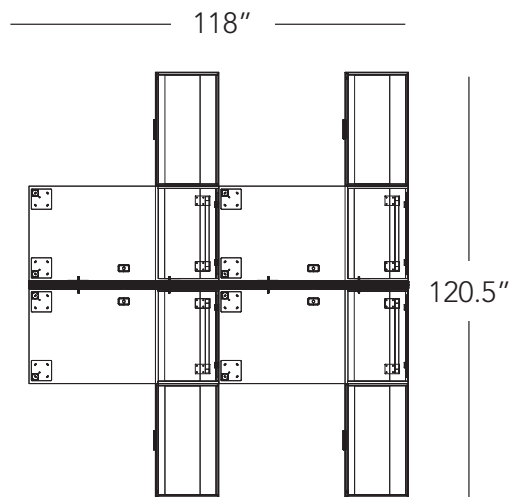

## Layout #13

LEV-TR3060-SQ2	X4	Tiered Rectangular Bullet Return
LEV-CO2060WDLF-22	X2	22" High Open Shelf/Wide Drawer/Lateral File Credenza
LEV-WDLF2060CO-22	X2	22" High Wide Drawer/Lateral File/Open Shelf Credenza
TM1-1530PLX	X4	15" Top Mount Plexiglass Privacy Panel
FRM1-1060PLX	X2	Plexiglass Panel Extension

## HDL COMPONENTS

FRM-3048P	X4	48" Tall Panel
FRM-48PET	X2	Panel End Trim
FRM-PCK	X3	Panel Connecting Kit

Please refer to [www.heartwood.ca](http://www.heartwood.ca) for current finish options available for this series