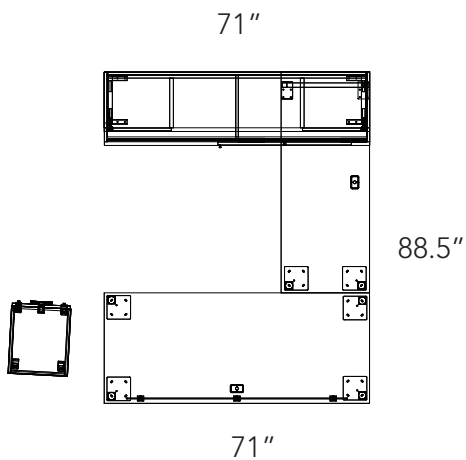

## Layout #14

LEV-CO2072SDC-22 22" High Sliding Door Credenzas

LEV-TR2460-SQ2 Tiered Rectangular Bullet Return

LEV-3072TBL-SQ2 Table w/ Square Offset legs

LEV-TR4372MHHD2 Tiered 43" High Hutch w/ 2 Doors with 19" & 26" Metal Supports