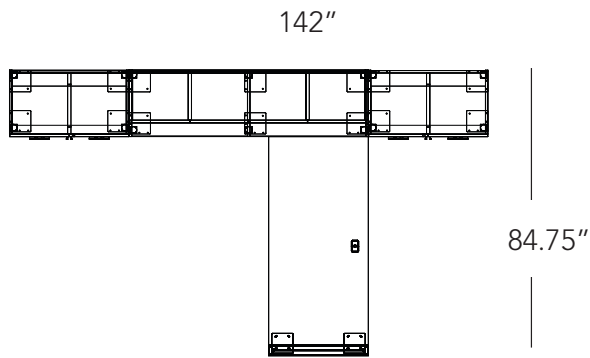

LEVELS SERIES

Layout #15

LEV-3066RET-LOOP		Rectangular Bullet Return
LEV-2072CO-SR29		Open Cabinet w/ Divider & Storage Riser
LEV-3672HHD4		36" High Hutch w/ 4 Doors
LEV-2036DCX-SR28	X2	Drawers Over Doors Cabinet - No Top w/ Storage Risers
LEV-3736SBK-20	X2	Stacking Bookcase