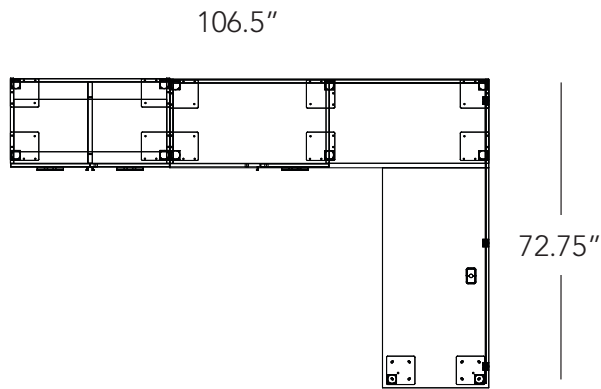

LEVELS SERIES

Layout #16

LEV-CF2072CO-SR29	Cabinet/box/file, Open Shelf Credenza w/ Storage Riser
LEV-2454RET-SQ2	Rectangular Bullet Return
LEV-2036DCX-SR28	Drawers Over Doors Cabinet - No Top w/ Storage Risers
LEV-2036STC-20-AGD	Stacking Cabinet with AGD Doors
LEV-1272PDP	Plexi Divider Panels