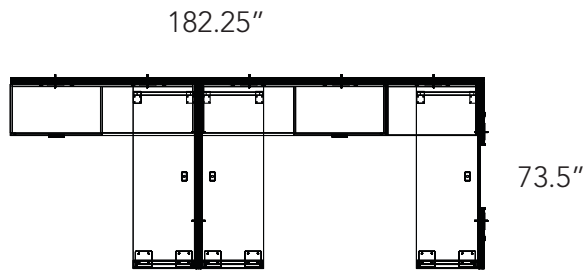

LEVELS SERIES

Layout #17

LEV-TR2472-LOOP	X3	Tiered Rectangular Bullet Return
LEV-CO2072WDLF-22	X1	22" High Open Shelf/Wide Drawer/Lateral File Credenza
LEV-WDLF2072CO-22	X1	22" High Wide Drawer/Lateral File/Open Shelf Credenza
LEV-2036CO-22	X1	22' High Open Cabinet

HDL COMPONENTS

FRM-48SQP-2W	X1	Square 2 Way Connecting Post
FRM-48SQP-3W	X1	Square 3 Way Connecting Post
FRM-3048P	X9	48" Tall Panel
FRM-48PET	X3	Panel End Trim
FRM-PCK	X5	Panel Connecting Kit

Please refer to www.heartwood.ca for current finish options available for this series