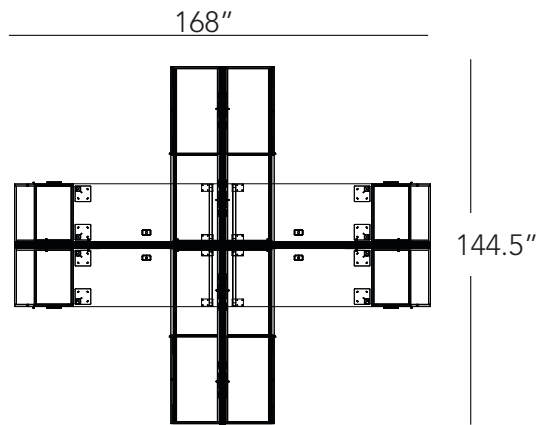

LEVELS SERIES

Layout #18

LEV-4824OUFWL-24	X2	Mid-height Open Wardrobe Storage
LEV-4824OUFWR-24	X2	Mid-height Open Wardrobe Storage
LEV-TR2460-SQ2	X4	Tiered Rectangular Bullet Return
LEV-CO2072SDC-22	X4	22" High Sliding Door Credenzas
LEV-2036CUSH-ESC	X4	Seat Cushions For 21" High Credenzas

HDL COMPONENTS

FRM-48SQP-4W	X1	Square 4 Way Connecting Post
FRM-4848P	X2	48" Tall Panel
FRM-3648P	X6	48" Tall Panel
FRM-48PET	X4	Panel End Trim
FRM-PCK	X4	Panel Connecting Kit

Please refer to www.heartwood.ca for current finish options available for this series