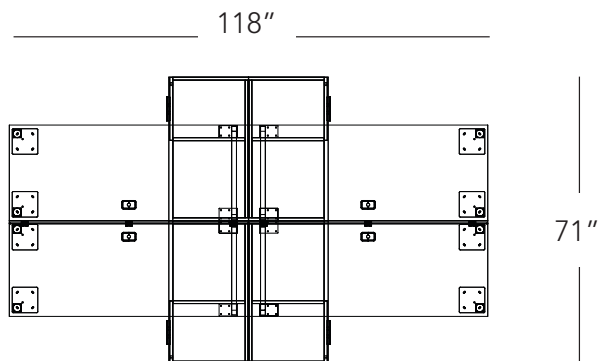

## Layout #19

LEV-TR2460-SQ2 X4 Tiered Rectangular Bullet Return

LEV-F2036CO-22 X2 22" High Box/File Open Cabinet

LEV-CO2036F-22 X2 22" High Open Cabinet Box/File

LEV-1260PDP X2 Plexi Divider Panels

Please refer to [www.heartwood.ca](http://www.heartwood.ca) for current finish options available for this series