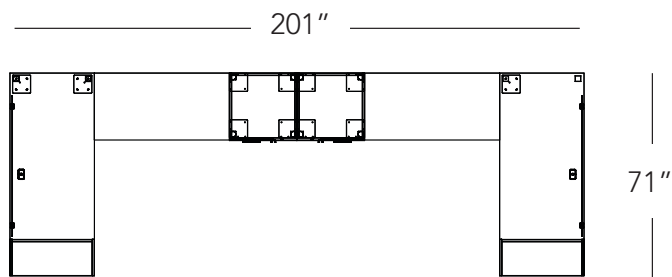

## Layout #20

LEV-2448-5524CBFWL-SR		Mid-Height Wardrobe Storage Left w/ Storage Riser & 48" Return
LEV-2448-5524CBFWR-SR		Mid-Height Wardrobe Storage Right w/ Storage Riser & 48" Return
LEV-3072TBL-SQ2-COX	X2	Table w/ Open Shelving
LEV-1448PMPS	X2	Plexi Modesty Panels