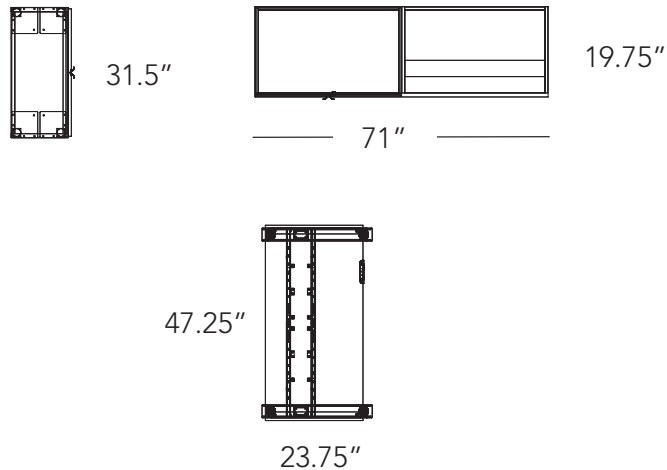

## Layout #22

LEV-2448-CAL-2L	Calypso Height Adjustable Desk
LEV-2036CX-21	21" High Double Door Cabinet - No Top
LEV-2036COX-21	Open Cabinet - No top
LEV-2072FC	File Cabinet Top
LEV-2036CUSH-ESC	Seat Cushions For 21" High Credenzas