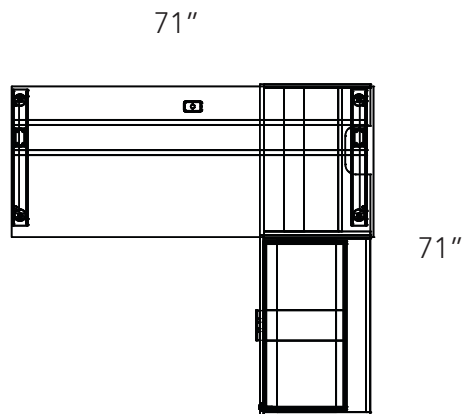

LEVELS SERIES

Layout #3

LEV-3072-CAL-2L	Calypso height adjustable desk
LEV-R2436COX-21	21" high cabinet w/ recessed back- no top
LEV-2436WDLFX-21	21" high wide drawer over lateral file - no top
LEV-2472NTOP	Notched credenza top