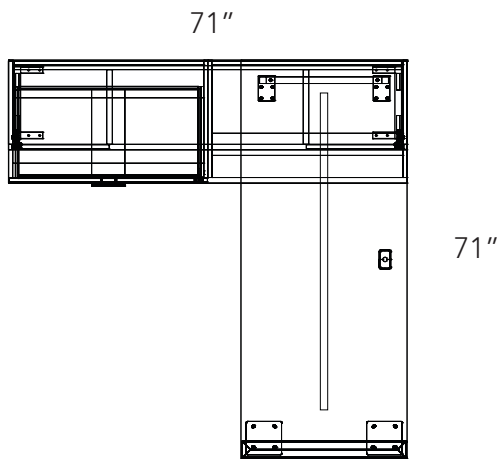

LEVELS SERIES

Layout #4

LEV-TR3072-LOOP	Tiered bullet return w/ a loop leg
LEV-2036WDLFX-21	21" high wide drawer over lateral file - no top
LEV-2036COX-21	Open cabinet - no top
LEV-2072FC	File cabinet top
LEV-TR4372MHHD2	Tiered 43" high hutch w/ 2 doors