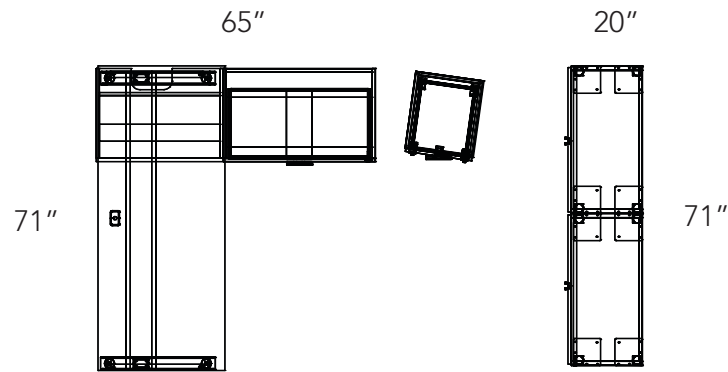

LEVELS SERIES

Layout #5

LEV-3072-CAL-2L Calypso height adjustable desk

LEV-R2430COX-21 21" high cabinet w/ recessed back- no top

LEV-2436WDLFX-21 21" high wide drawer over lateral file - no top

LEV-2466NTOP Notched credenza top