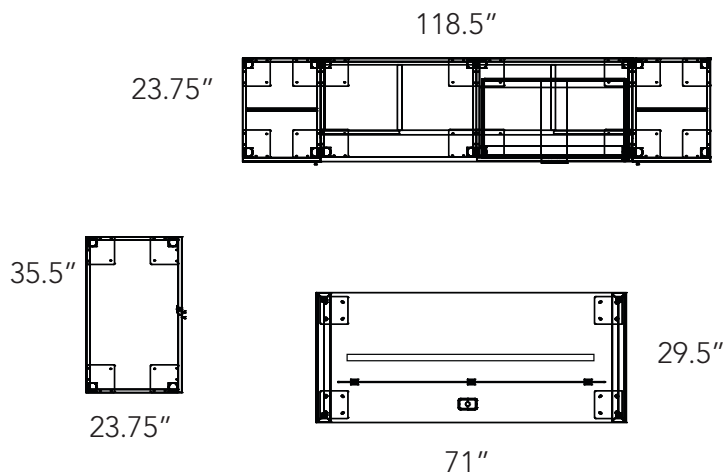

## Layout #6

LEV-3072TBL-LOOP

Table w/ loop legs

LEV-1466PMPS

½ height modesty panels - suspended

LEV-CO2472WDLF-SR29

Open shelf/ wide drawer/lateral file credenza w/ storage riser

LEV-6524CLC-L-24-SR