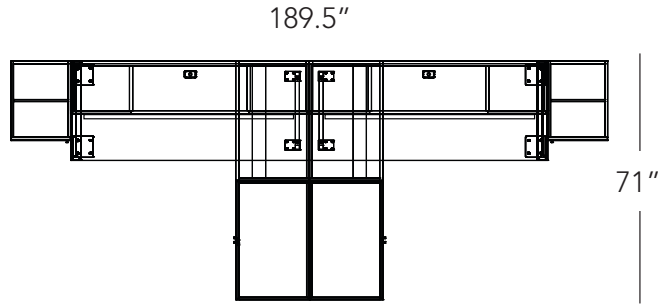

## Layout #9

LEV-TR3072-LOOP X2 Tiered Rectangular Bullet Return

LEV-2036COX-21 X2 Open Cabinet - No top

LEV-2036CX-21 X2 21" High Double Door Cabinet - No Top

LEV-2072FC X2 File Cabinet Top

LEV-2036CUSH-ESC X2 Seat Cushions For 21" High Credenzas