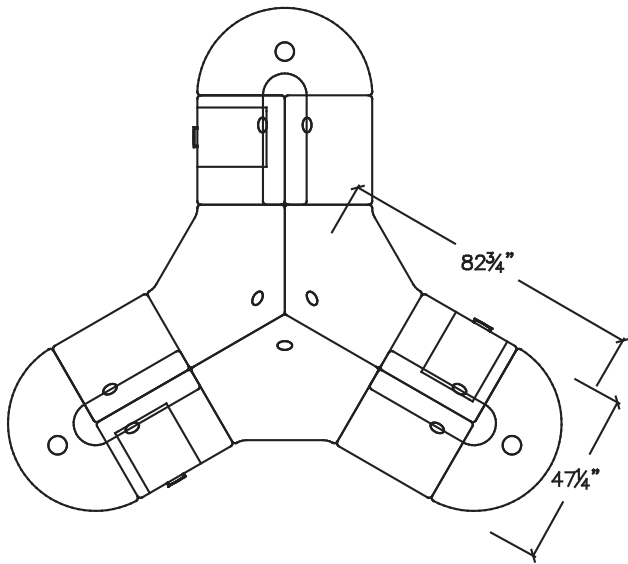

## Layout #12

850-2430AC120 x 3      120° Angled Corner

850-2430LC x 3      Left Connector

850-2430RC x 3      Right Connector

850-4824HM x 3      Half Moon Top

OUT-12POST x 6      Post Packages

OUT-24POST x 6      Post Packages

OUT-1230TBP x 6      Tackboard Panel

OUT-1230PYP x 3      Polycarbonate Panel

OUT1-1236BTA x 3      Bullet Transaction Top

850-MPUF x 3      Mobile Box/Box/File Pedestal

Please refer to [www.heartwood.ca](http://www.heartwood.ca) for current finish options available for this series.