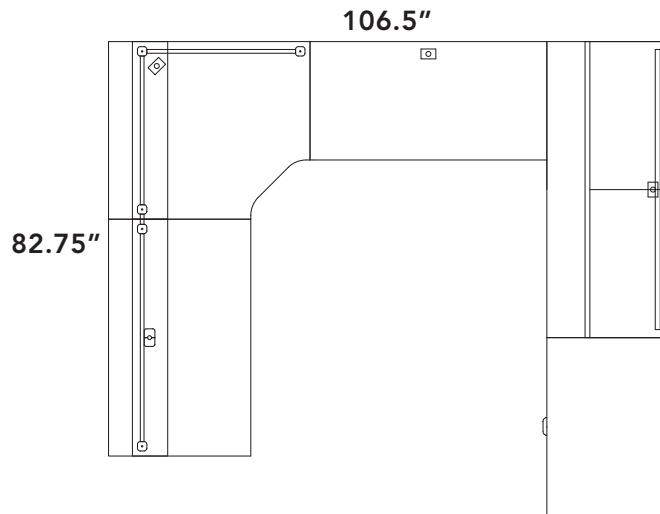

Outlines series

Layout # 20

OUT-12POST x 5

Post Packages

OUT-1236PYP x 2

Polycarbonate Panel

OUT-1248PYP-F

Polycarbonate Panel w/ Filler

OUT1-1236TA

Straight Transaction Top

OUT1-1248TA

Straight Transaction Top

388-2460CT-A

Connector Top

388-2448RS

Non-Handed Return Shell

388-2436CM-C

Corner Module

388-2448CT-C

Connector Top

388-3660HHD

Hutch w/ Doors & Divider

388-3660TB

Tackboard