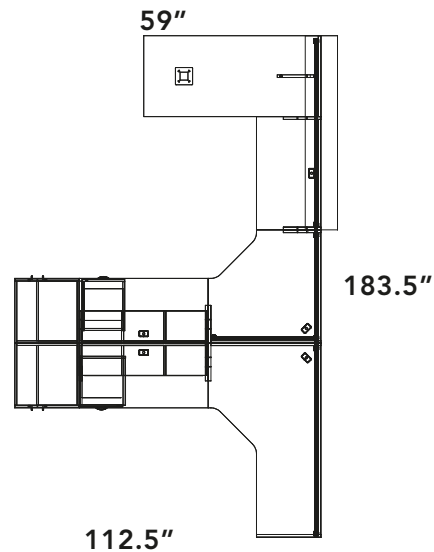

Outlines series

Layout # 21

600-3060RBTG

Rectangular Bullet Top w/ Full Gable & 3" Square Leg

600-2442CT-C

24" Connector Top

600-2442CM-C

Corner Module

600-2448CT-B x 2

24" Connector Top

600-19FPUFX x 2

Freestanding Pedestal - No Top

600-4724OCWR-24

Wardrobe Storage Cabinet

600-4724OCWL-24

Wardrobe Storage Cabinet

600-4272CM

Corner Module Extended Right

OUT2-1272TA

72" Straight Transaction Top

600-1848DTO x 2

Desktop Organizer

OUT-1272PLX-F x 2

12" Plexiglass Panel w/ Filler

OUT-12POST x 2

12" Post Package

OUT-18POST x 5

18" Post Package

Please refer to www.heartwood.ca for current finish options available for this series.