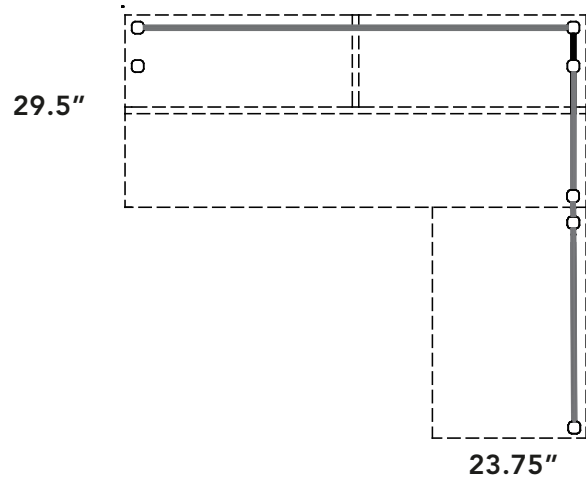

Outlines series

Layout # 24

OUT1-4172HHD	41" Hutch with Hinged Laminate Doors
OUT-2472TBP	72" Tackboard Panel
OUT-24TBP-HPF	24" Hutch Tackboard Filler Panel
OUT-1824TBP	18" Tackboard Panel

OUT-1848TBP-F	18" Tackboard panel w/ Filler
OUT-18POST x 3	18" Post Package
388-3072CT-A	Connector Top
388-2448RS	Non-Handed Return Shell