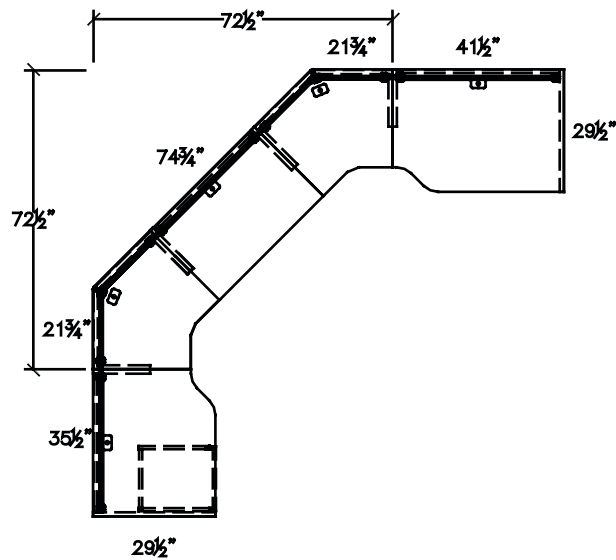

## Layout # 4

- 388-2424NACW x 2** Neo-Angle Corner Wedge
- 388-3036LC-CR** Left Connector, Cutback Right
- 388-3042RC-CL** Right Connector, Cutback Left
- 388-19FPUFX** Freestanding Pedestal - No Top
- 388-2436BR** Bridge Return

- OUT-1224PYP-NAWPS-F x 2** Polycarbonate Neo-Angle Wedge Panel Set with Filler
- OUT-1236PYP x 2** Polycarbonate Panel
- OUT-1242PYP** Polycarbonate Panel
- OUT-12POST x 12** Post Package

**Note:** Non handed. Can be configured left or right.  
Please refer to [www.heartwood.ca](http://www.heartwood.ca) for current finish options available for this series.