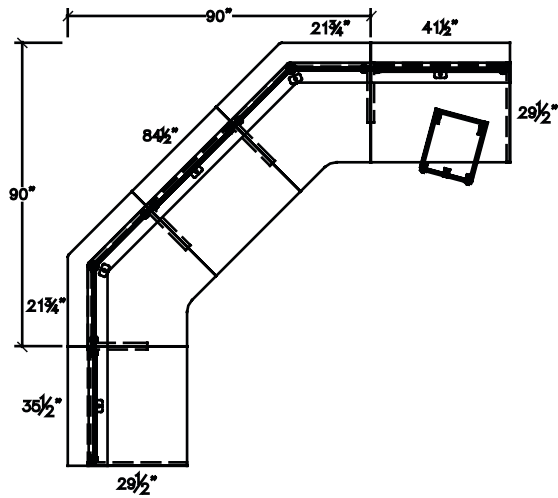

Outlines series

Layout # 5

388-3030NACW x 2 Neo-Angle Corner Wedge

388-3036CT-C Connector Top

388-3042CT-B Connector Top

388-3036CT-B Connector Top

388-1627MPUF Box/Box/File Mobile Pedestal

OUT-1230PYP-NAWPS-F x 2 Polycarbonate Neo-angle Wedge Panel Set with Filler

OUT-1236PYP x 2 Polycarbonate Panel

OUT-1242PYP Polycarbonate Panel

OUT1-1230NATAW x 2 Neo-Angle Wedge Transaction Top

OUT1-1236TA x 2 Transaction Top

OUT1-1242TA Transaction Top

OUT-12POST x 12 Post Packages