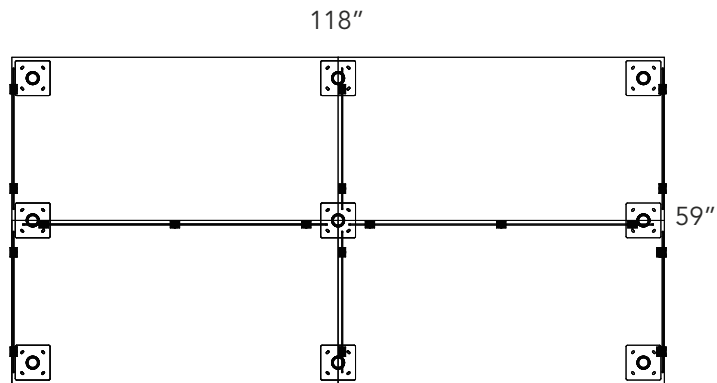

## Layout # 1 - Team Station

**EM1-0830PLX x 4** 8" Edge Mount Plexiglass Privacy Panel

**TM1-1530PLX x 2** 15" Top Mount Plexiglass Privacy Panel

**TM1-1560PLX x 2** 15" Top Mount Plexiglass Privacy Panel

**FLXS-REC3060 x 4** 30" Rectangle Top

**900-RL2.5 x 9** 2 1/2" Round Leg

Please refer to [www.heartwood.ca](http://www.heartwood.ca) for current finish options available for this series.