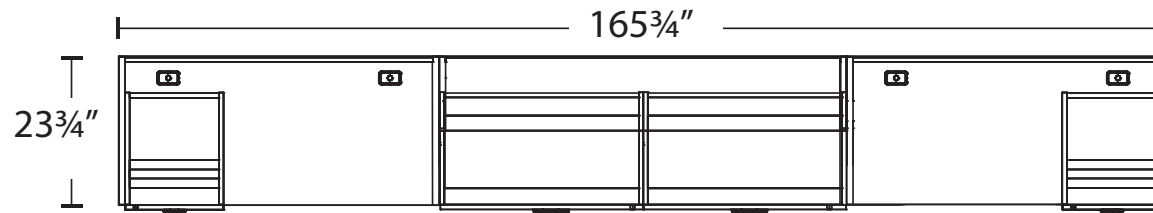

Reception series

Layout # 10

388-2460FC 24" File Cabinet Top

388-2454CT-A x 2 24" Connector Top

388-1460TA Transaction Shelf

388-6004HC Horizontal Cubby-Hole

388-19FPUFX x 2 Freestanding Pedestal - No Top

388-1930OFLX x 2 Open Lateral File Storage - No Top