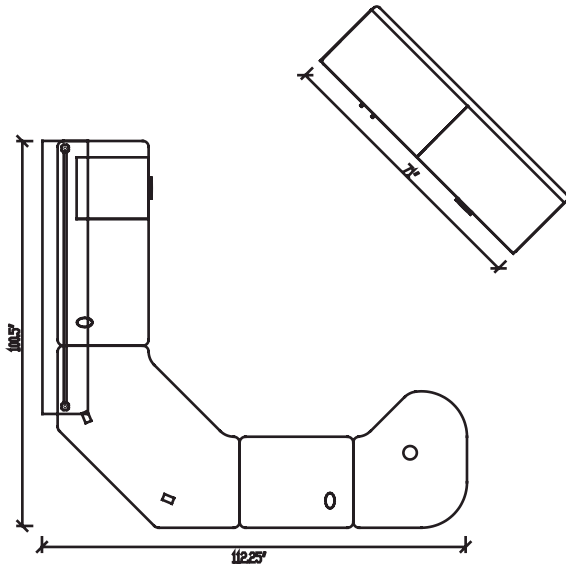

Reception series

Layout # 11

850-2430EMT-L End meeting Table Left

850-2430LC Left Connector

850-2448NACM Neo-Angled Corner Module

850-2454RC Right Connector

850-MPUF Mobile Box/Box/File Pedestal

850-2172TOP Top Only

850-1936CX Storage Cabinet - No Top

850-1936LFX No Top Lateral File

OUT-12POST x 2 Post Packages

OUT-1272PYP Polycarbonate Panel

OUT1-1272TA Straight Transaction Top

Please refer to www.heartwood.ca for current finish options available for this series.