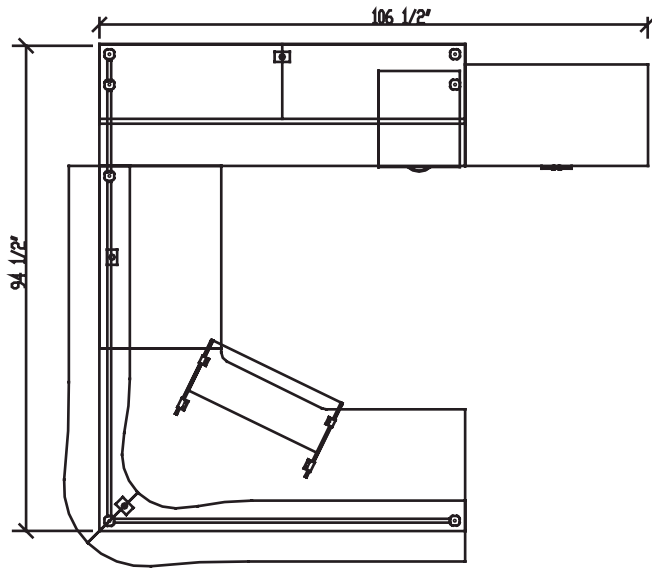

## Layout # 13

<b>OUT2-1272SCTA-L</b>	Shaped Corner Transaction Top - Left
<b>OUT2-1272SCTA - R</b>	Shaped Corner Transaction Top - Right
<b>600-7236CM-B</b>	Extended Corner Module Left
<b>600-2436BR</b>	Bridge Return
<b>600-2472CT-A</b>	24" Connector Top w/ A Gables
<b>OUT2-7036CLF-20-AGD</b>	Tall Cabinet Over Lateral File w/ AGD
<b>OUT2-4172HHD-AGD</b>	Hutch w/ Aluminum Glass Doors

<b>OUT-1272PYP x 2</b>	12" Polycarbonate Panel
<b>OUT-12POST x 3</b>	Post Package
<b>OUT-1218PYP-F</b>	Polycarbonate Panel w/ Filler
<b>OUT-2472TBP</b>	24" Tack board Panel
<b>OUT-12PYP-HFP</b>	Polycarbonate Hutch Filler Panels
<b>600-19FPUFX</b>	Freestanding Pedestal - No Top