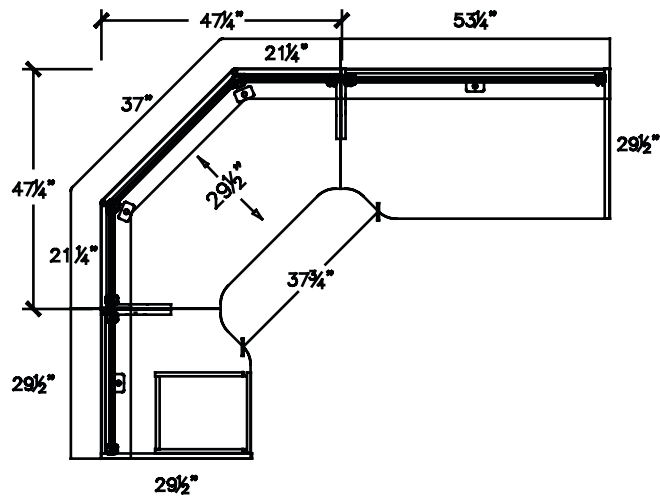

Reception series

Layout # 14

388-3030LC-RC 30" Left Connector, Cutback Right

388-2448NACM Neo-Angle Corner Module

388-3054RC-CL 30" Right Connector, Cutback Left

388-19FPUFX Freestanding Pedestal - No Top

OUT-12POST x 8 Post Packages

OUT-1230PYP-F 12" Polycarbonate Panel

OUT-1254PYP-F 12" Polycarbonate Panel

OUT-1248PYP-NAPS 12" Polycarbonate Panel

OUT1-1254TA Transaction Top

OUT1-1248NATA Neo Angle Transaction Top

OUT1-1230TA Transaction Top