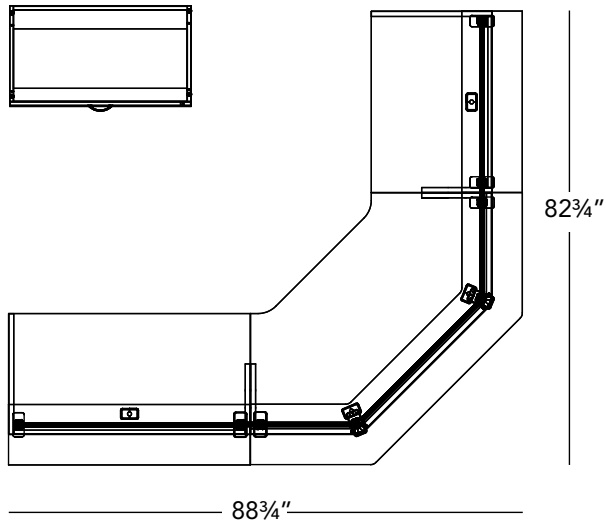

Reception series

Layout #18

OUT-648PLX-NAPS-F	Neo-Angle Corner Panel Sets	OUT1-1248TA	Straight Transaction Top
OUT1-1248NATA	Neo-Angle Transaction Tops	OUT-12POST	x4 12" Outlines Post
388-2448NACM	Neo-Angle Corner Module	OUT-6POST	x4 6" Outlines Post
OUT-1236PLX	12" Plexiglass Panel	388-2448CT-B	24" Connector Top
OUT-1248PLX	12" Plexiglass Panel	388-2436CT-B	24" Connector Top
OUT1-1236TA	Straight Transaction Top	388-2436O2LF4	Open Tall Lateral File Storage